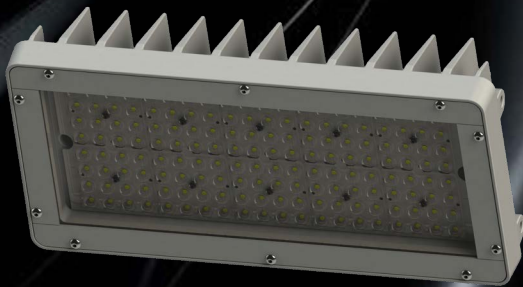

FLOOD LIGHT LUMINAIRE SQUARES, TUNNELS, STADIUMS, AISLES

LED

SPL 120

HIGH EFFICIENCY

SPL 120X3

SPL 120

80-960W

LED provided by
Samsung

LED number	72 LED	72 LED	72 LED	72 LED	72 LED
Power	80W	90W	100W	110W	120W
Luminous flux	12000 Lm	13200 Lm	14300 Lm	15300 Lm	16200 Lm
Light efficiency	150 Lm/W	147 Lm/W	143 Lm/W	139 Lm/W	135 Lm/W
LED current	0.350 A	0.400 A	0.450 A	0.500 A	0.550 A

FLOOD LIGHT LUMINAIRE
SQUARES, TUNNELS,
STADIUMS, AISLES

LED

SPL 120

HIGH EFFICIENCY

80-960W

SPL 120X8

SPL 120X4

Philips Xitanium Drivers

LEDiL

WWW.BSM-BG.COM

LED 28

FLOOD LIGHT LUMINAIRE
SQUARES, TUNNELS,
STADIUMS, AISLES

LED

SPL 120

HIGH EFFICIENCY

80-960W